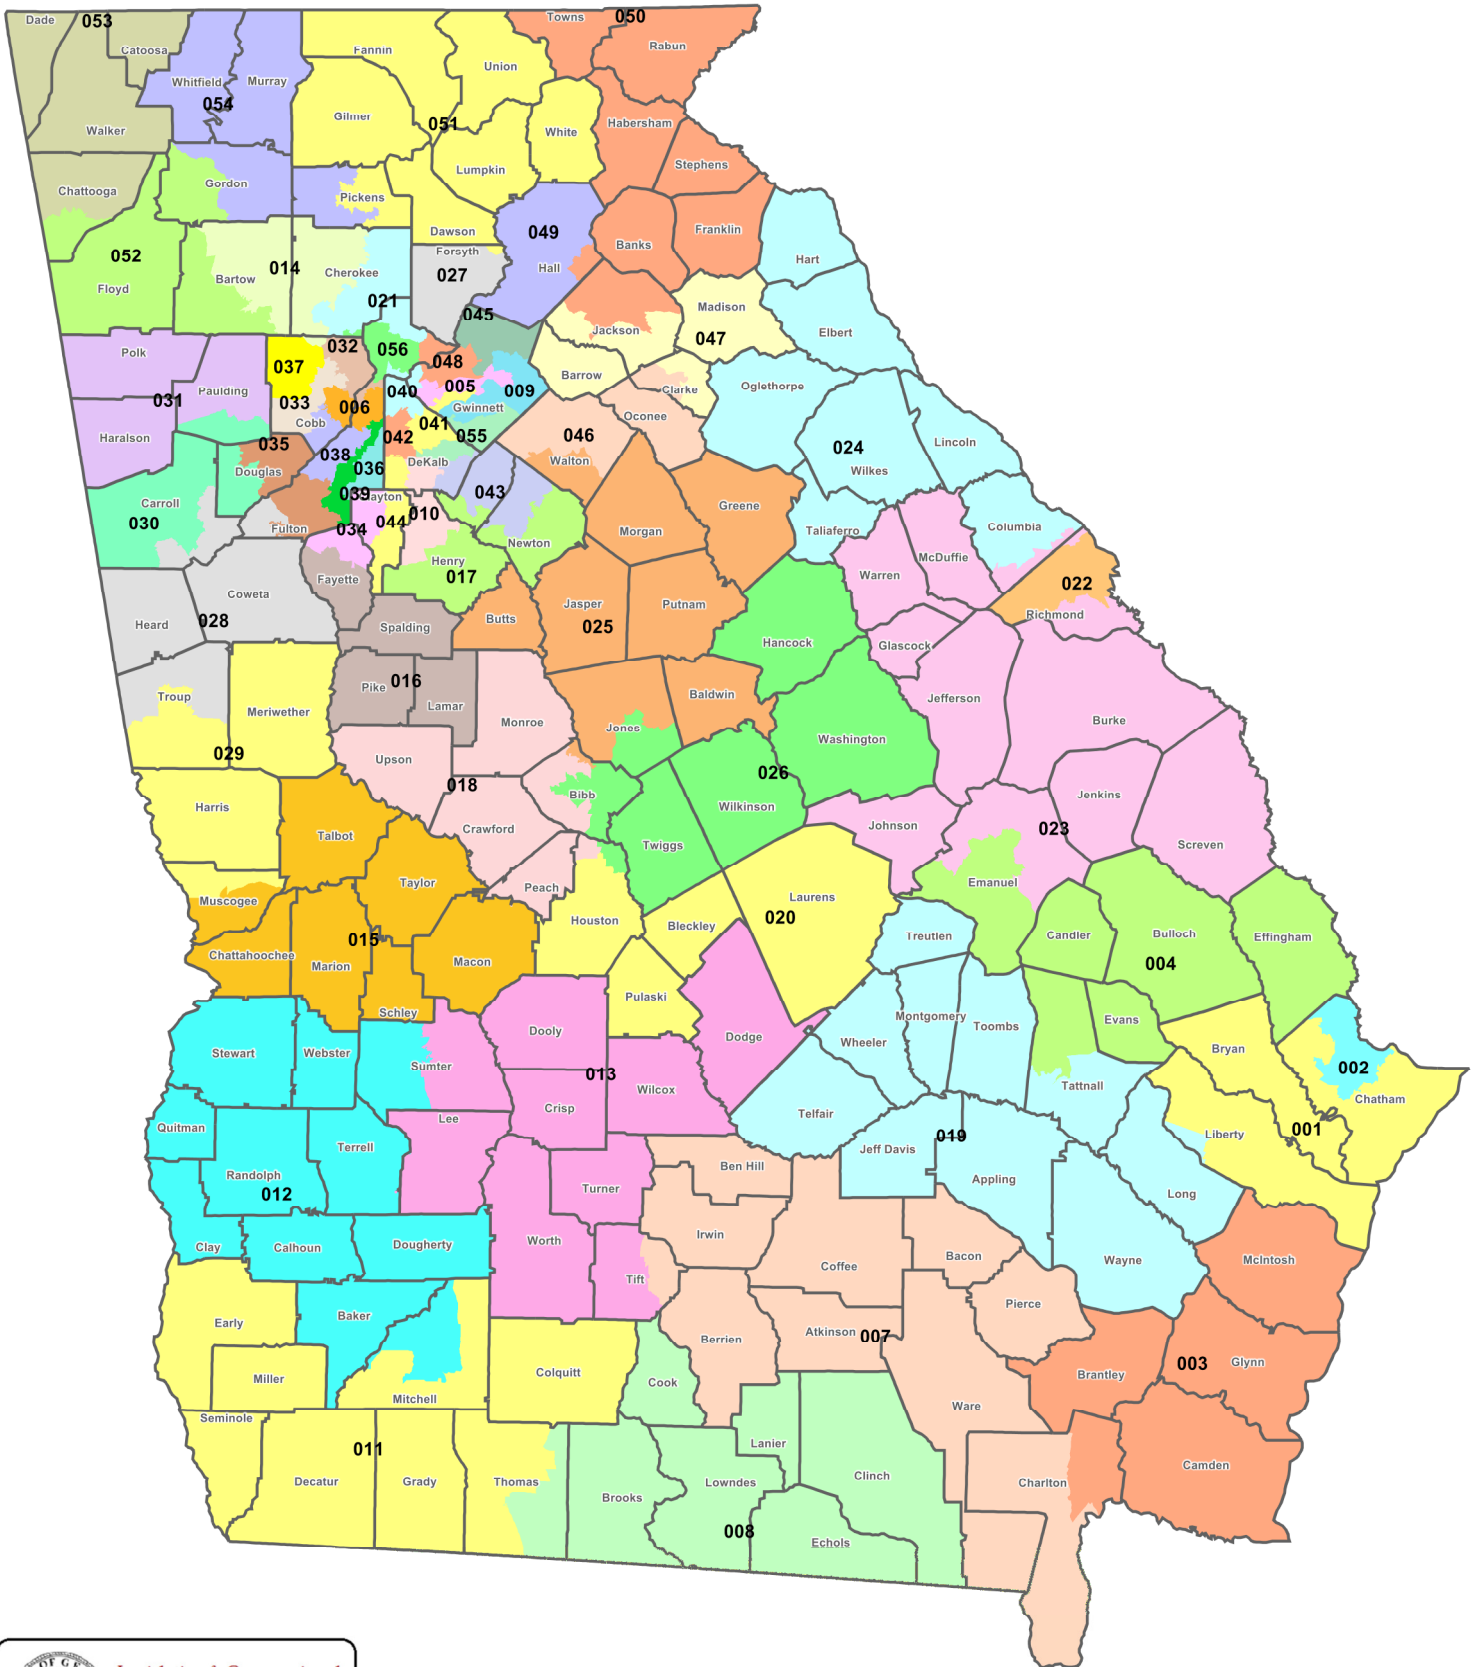

Georgia Senate Districts

Client: State
Plan: Senate12
Type: Senate

Georgia Senate Districts

Client: State
Plan: Senate12
Type: Senate

Metro Atlanta Area

 **Legislative & Congressional Reapportionment Office**
Georgia General Assembly

Map layers

- Districts: 1
- Census Place
- VTD2010
- County

0 5 10 15
Miles

Georgia Senate Districts

Client: State
Plan: Senate12
Type: Senate

Savannah

Augusta

Georgia Senate Districts