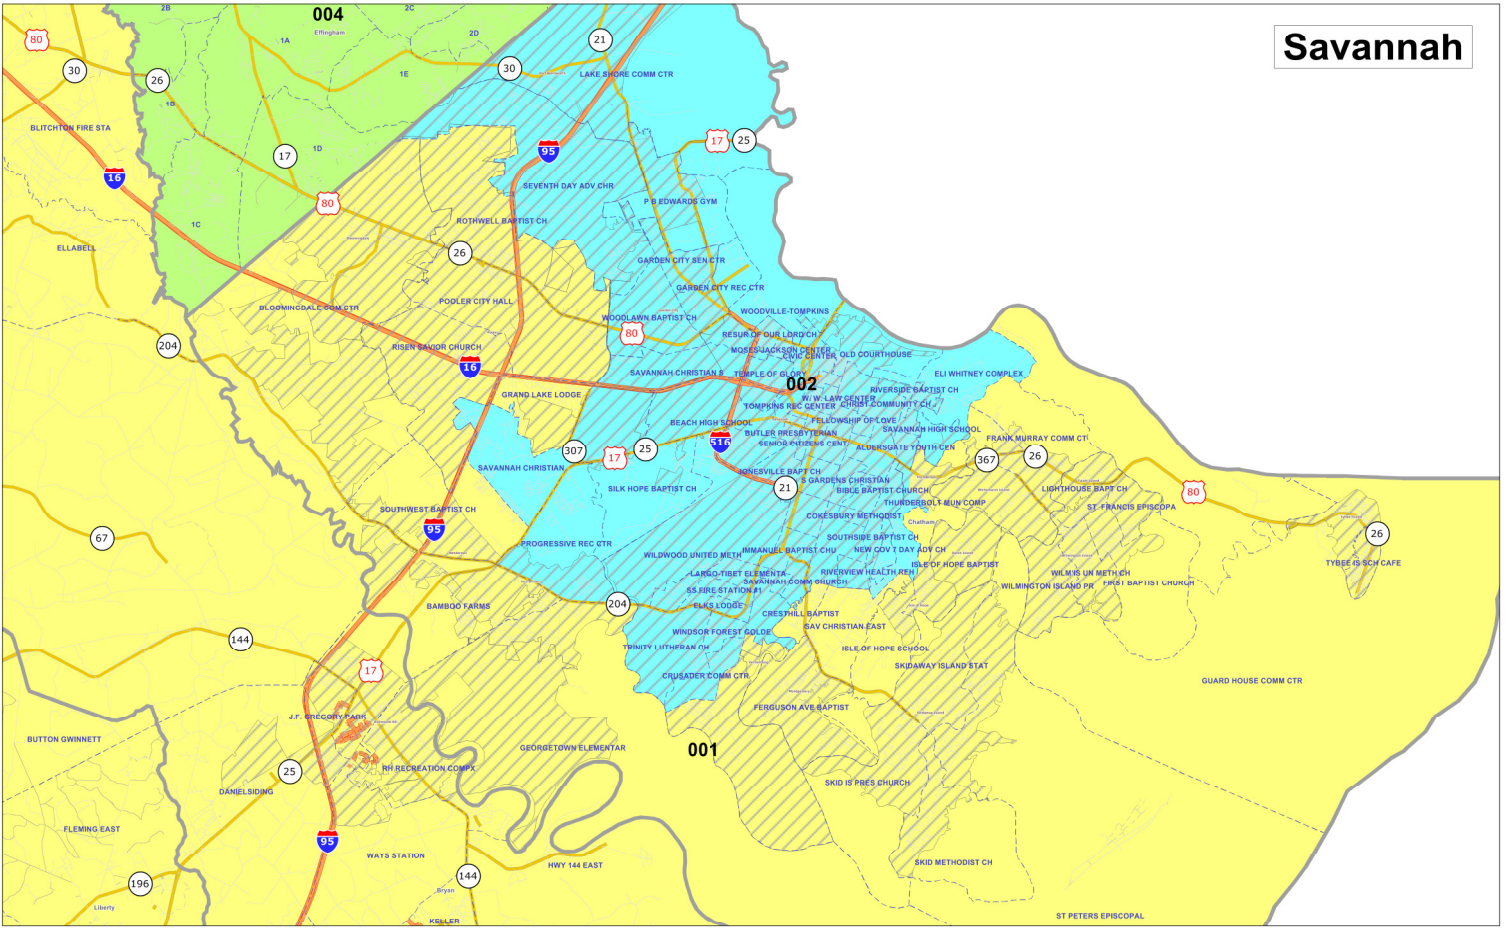

Georgia Senate Districts

Client: State
Plan: Senate12
Type: Senate

Georgia Senate Districts

Client: State
Plan: Senate12
Type: Senate

Metro Atlanta Area

 **Legislative & Congressional Reapportionment Office**
Georgia General Assembly

Map layers

- Districts: 1
- Census Place
- VTD2010
- County

0 5 10 15
Miles

Georgia Senate Districts

Client: State
Plan: Senate12
Type: Senate

Savannah

Augusta

Georgia Senate Districts