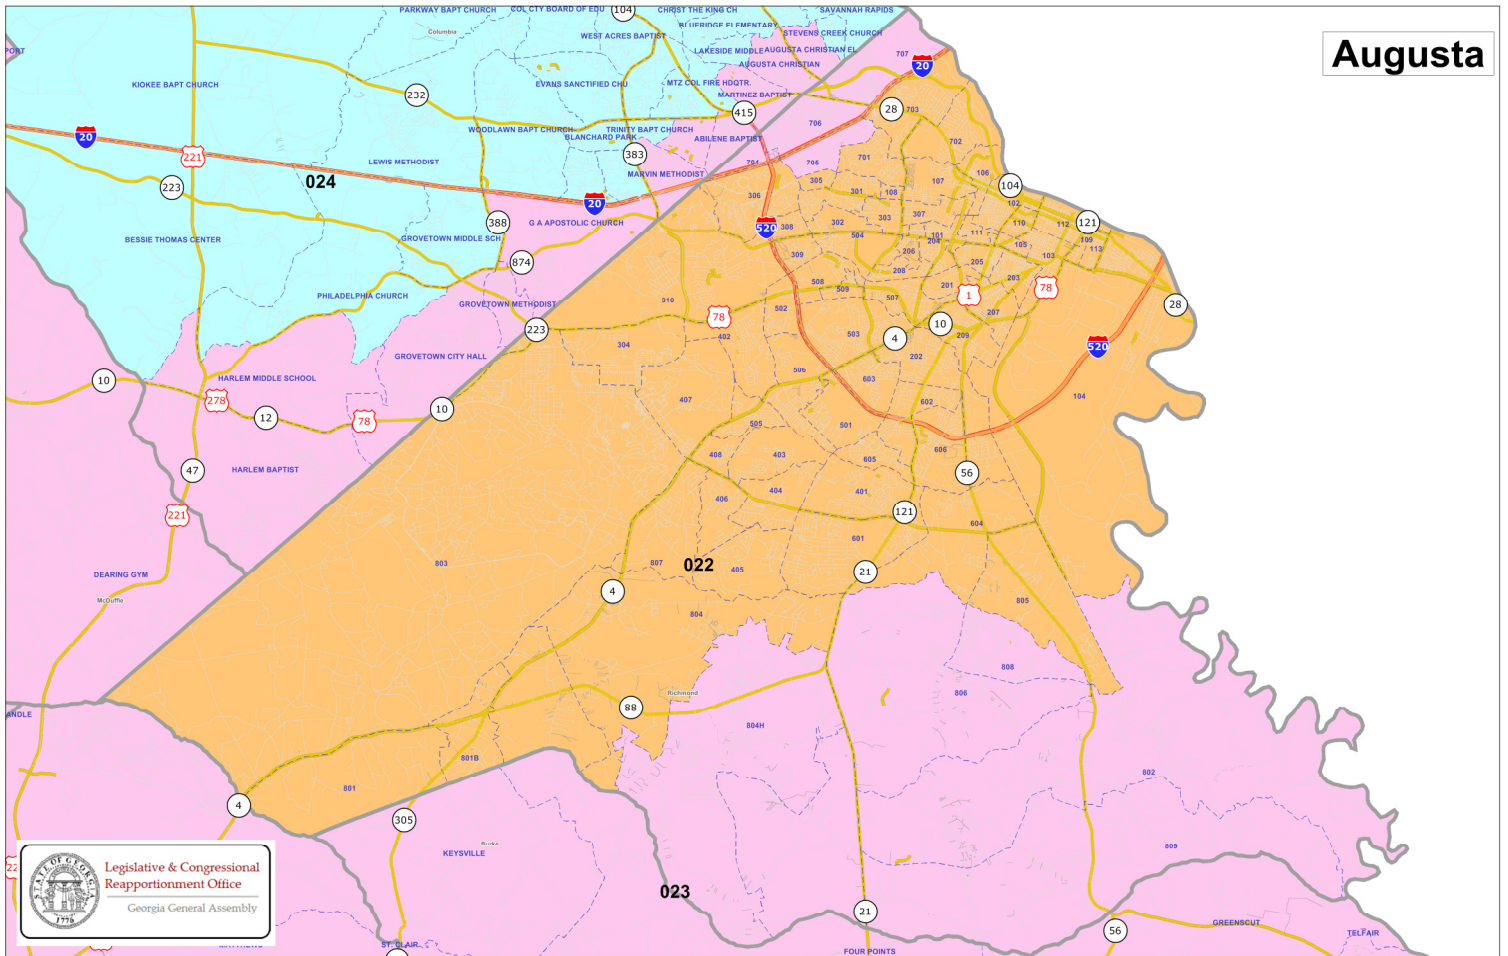

Georgia Senate Districts

Client: State
Plan: Senate12
Type: Senate

Georgia Senate Districts

Client: State
Plan: Senate12
Type: Senate

Metro Atlanta Area

 **Legislative & Congressional Reapportionment Office**
Georgia General Assembly

Map layers

- Districts: 1
- Census Place
- VTD2010
- County

0 5 10 15
Miles

Georgia Senate Districts

Client: State
Plan: Senate12
Type: Senate

Savannah

Augusta

Georgia Senate Districts