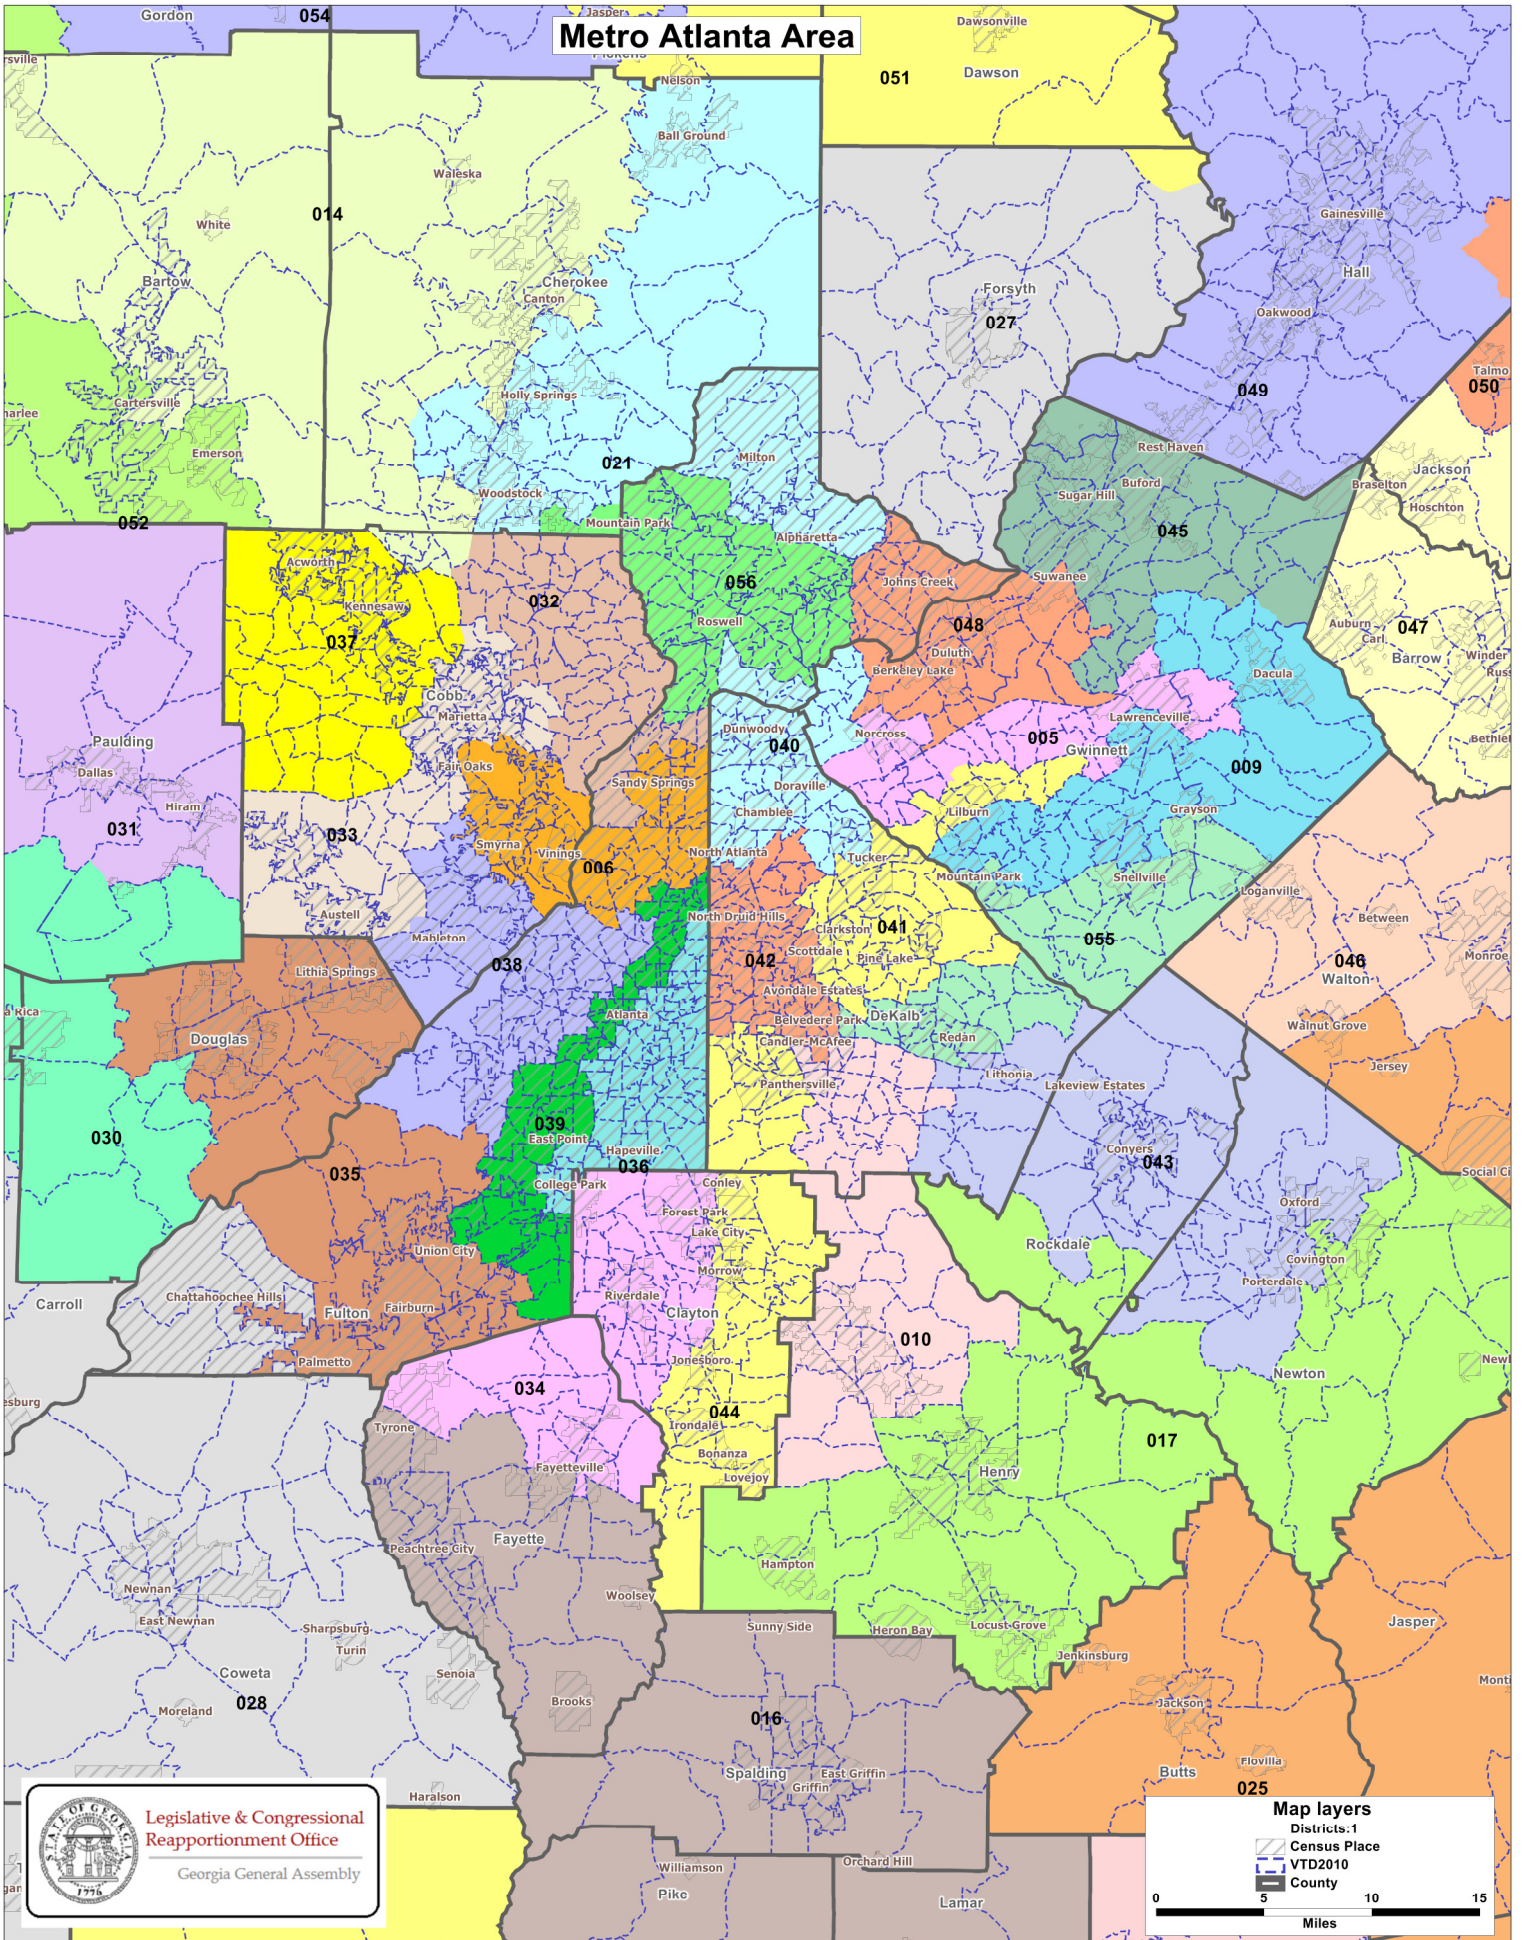

Georgia Senate Districts

Client: State
Plan: Senate12
Type: Senate

Georgia Senate Districts

Client: State
Plan: Senate12
Type: Senate

Metro Atlanta Area

 **Legislative & Congressional Reapportionment Office**
Georgia General Assembly

Map layers

- Districts: 1
- Census Place
- VTD2010
- County

0 5 10 15
Miles

Georgia Senate Districts

Client: State
Plan: Senate12
Type: Senate

Savannah

Augusta

Georgia Senate Districts

Client: State
Plan: Senate12
Type: Senate