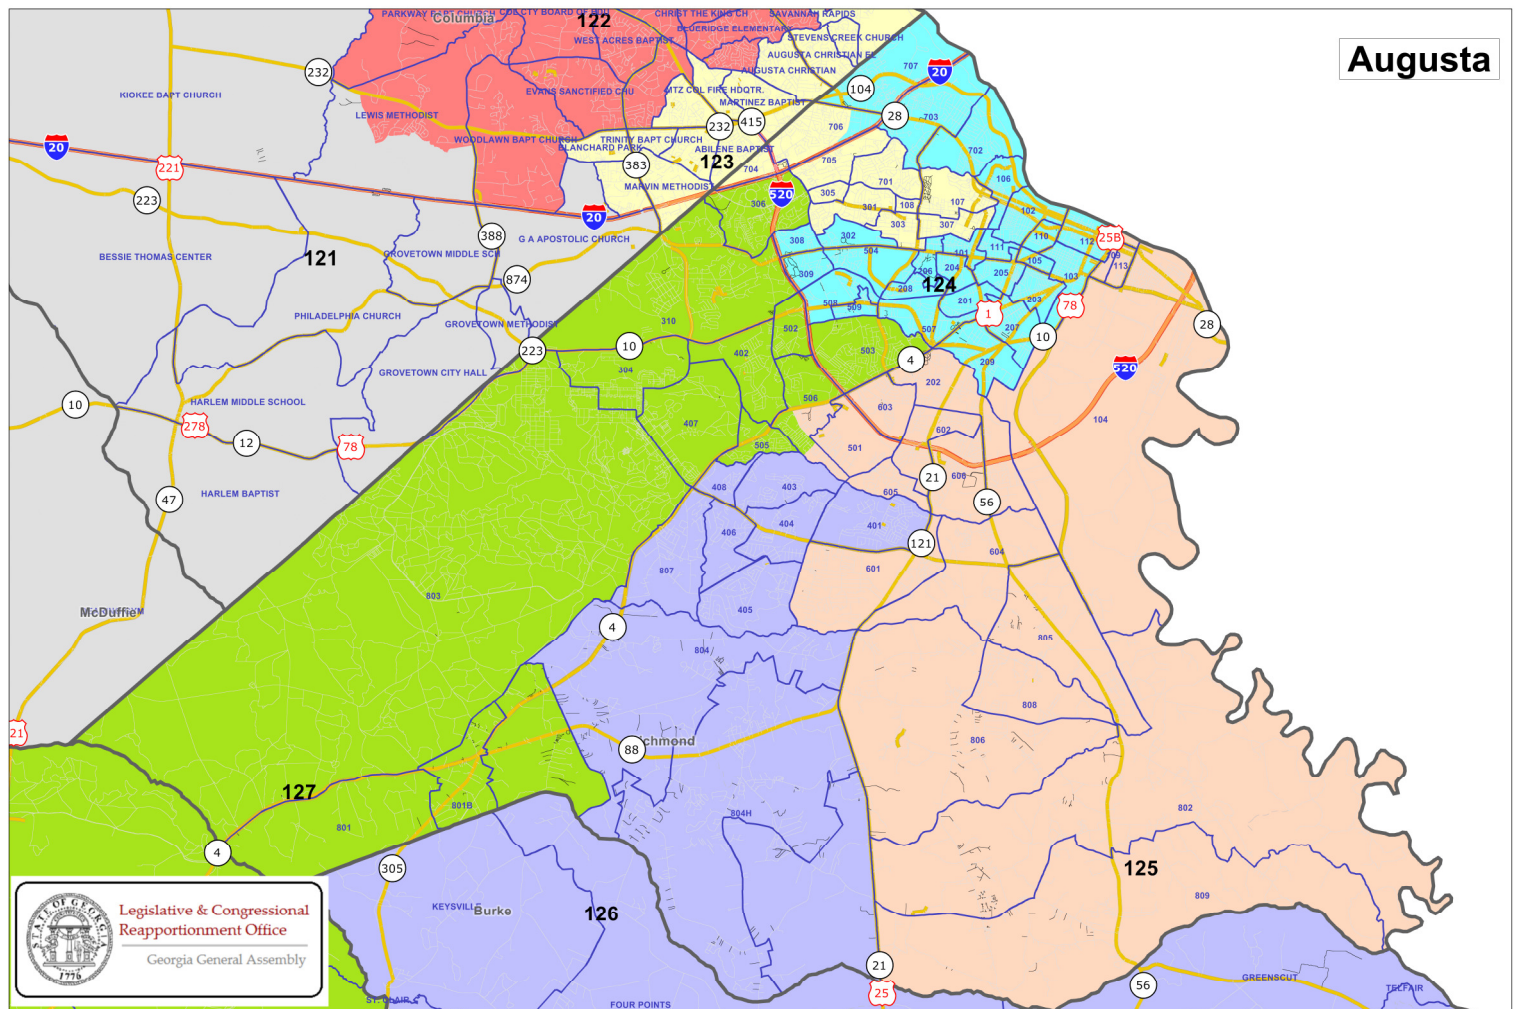

Georgia House Districts- 2012

Client: State
Plan: House12re
Type: House

Georgia House Districts- 2012

Client: State
Plan: House12re
Type: House

 **Legislative & Congressional Reapportionment Office**
Georgia General Assembly

Georgia House Districts- 2012

Client: State
Plan: House12re
Type: House

Savannah

Augusta

Legislative & Congressional
Reapportionment Office
Georgia General Assembly

Georgia House Districts- 2012

Client: State
Plan: House12re
Type: House