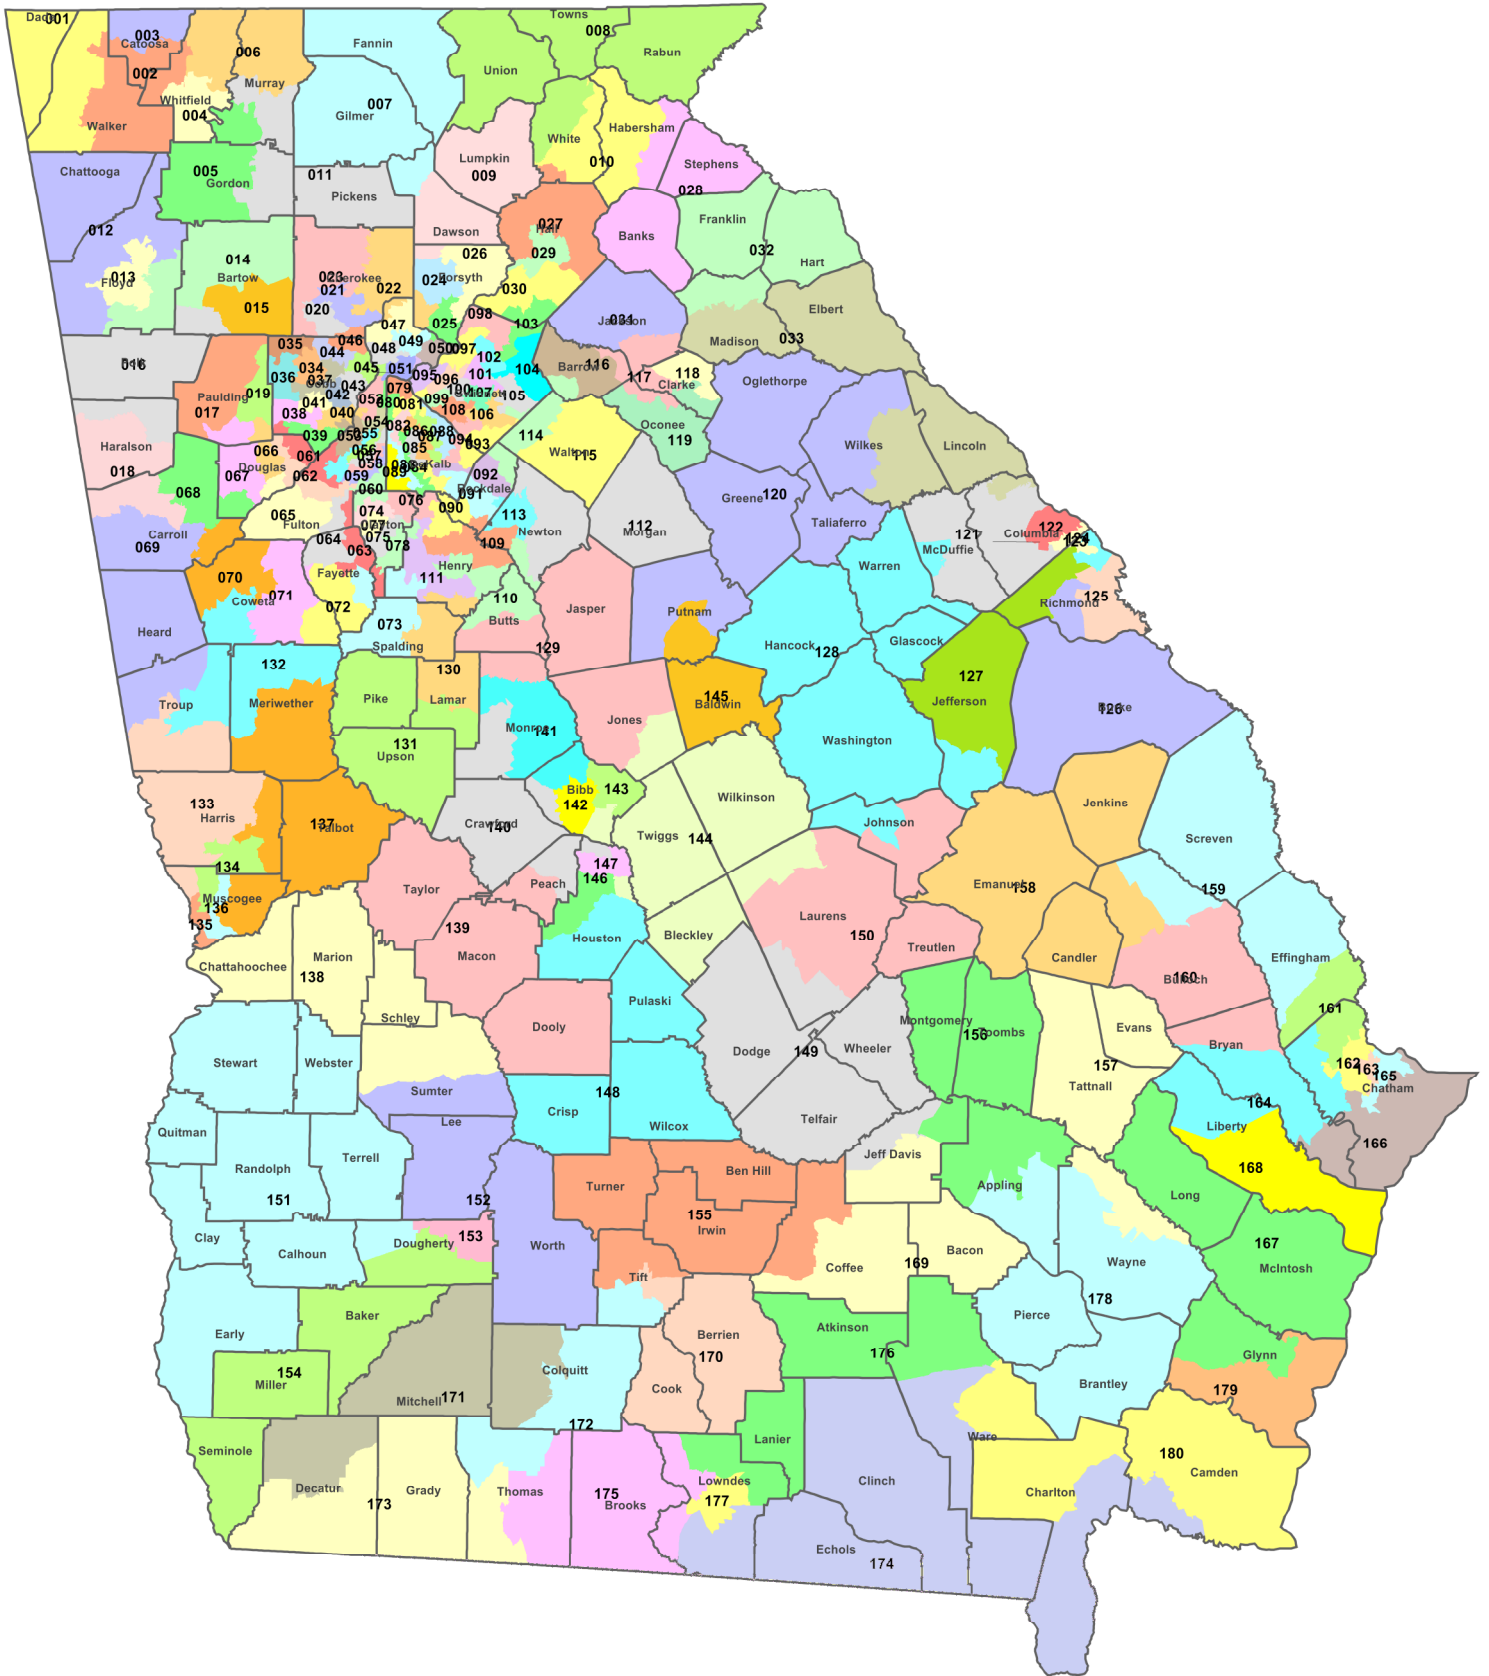

Georgia House Districts- 2012

Client: State
Plan: House12re
Type: House

Georgia House Districts- 2012

Client: State
Plan: House12re
Type: House

 **Legislative & Congressional Reapportionment Office**
Georgia General Assembly

Georgia House Districts- 2012

Client: State
Plan: House12re
Type: House

Savannah

Augusta

Legislative & Congressional
Reapportionment Office
Georgia General Assembly

Georgia House Districts- 2012

Client: State
Plan: House12re
Type: House