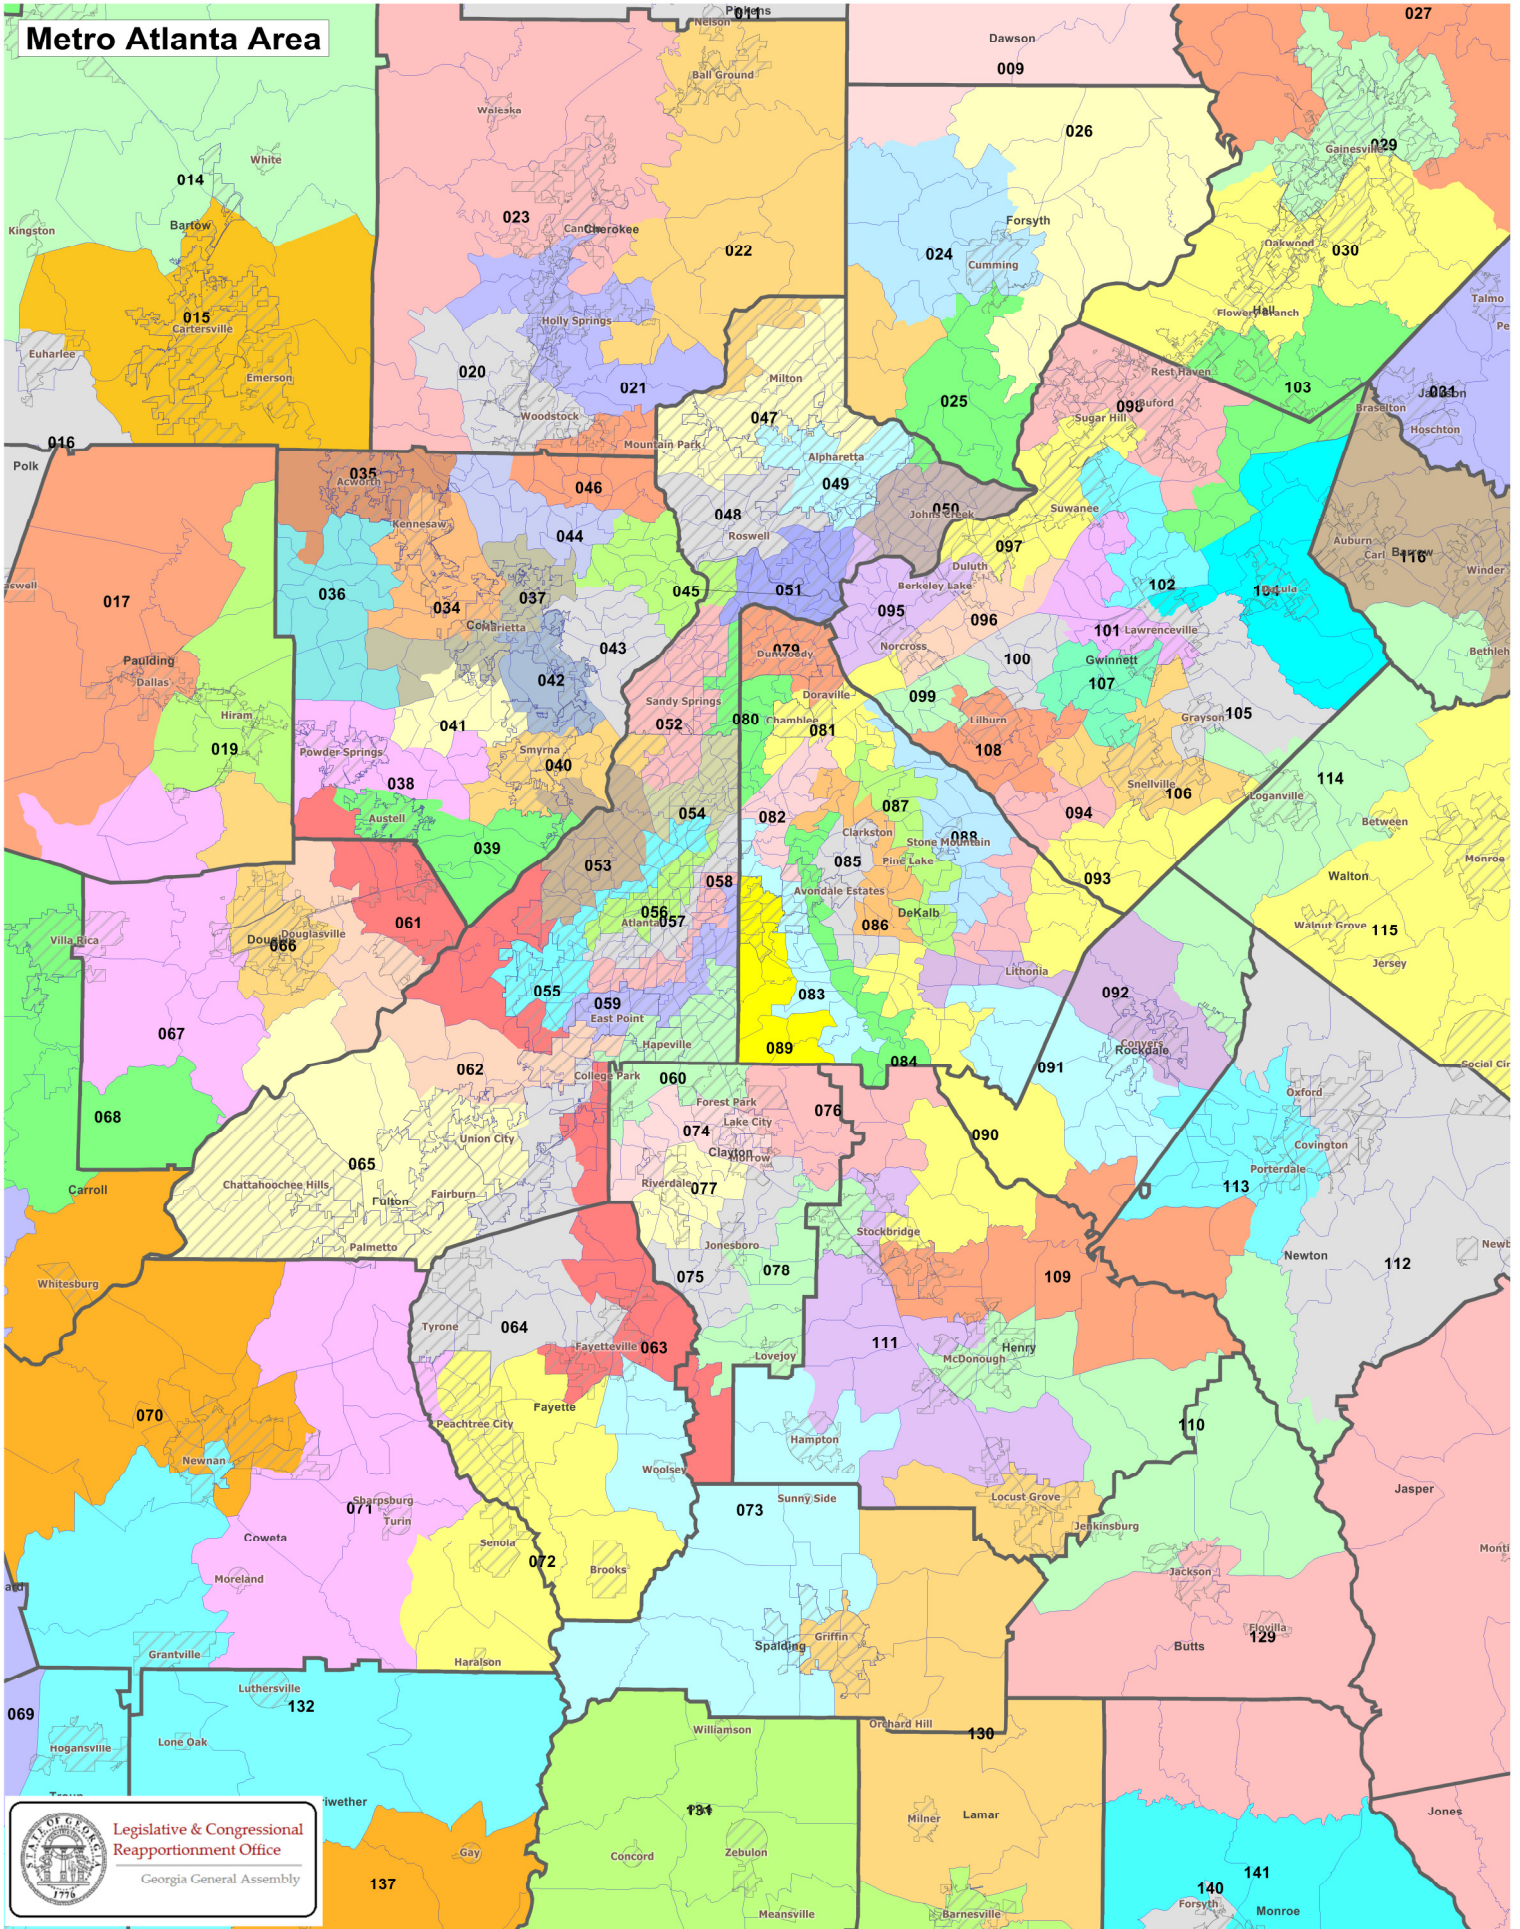

Georgia House Districts- 2012

Client: State
Plan: House12re
Type: House

Georgia House Districts- 2012

Client: State
Plan: House12re
Type: House

 **Legislative & Congressional Reapportionment Office**
Georgia General Assembly

Georgia House Districts- 2012

Client: State
Plan: House12re
Type: House

Savannah

Augusta

Legislative & Congressional
Reapportionment Office
Georgia General Assembly

Georgia House Districts- 2012

Client: State
Plan: House12re
Type: House