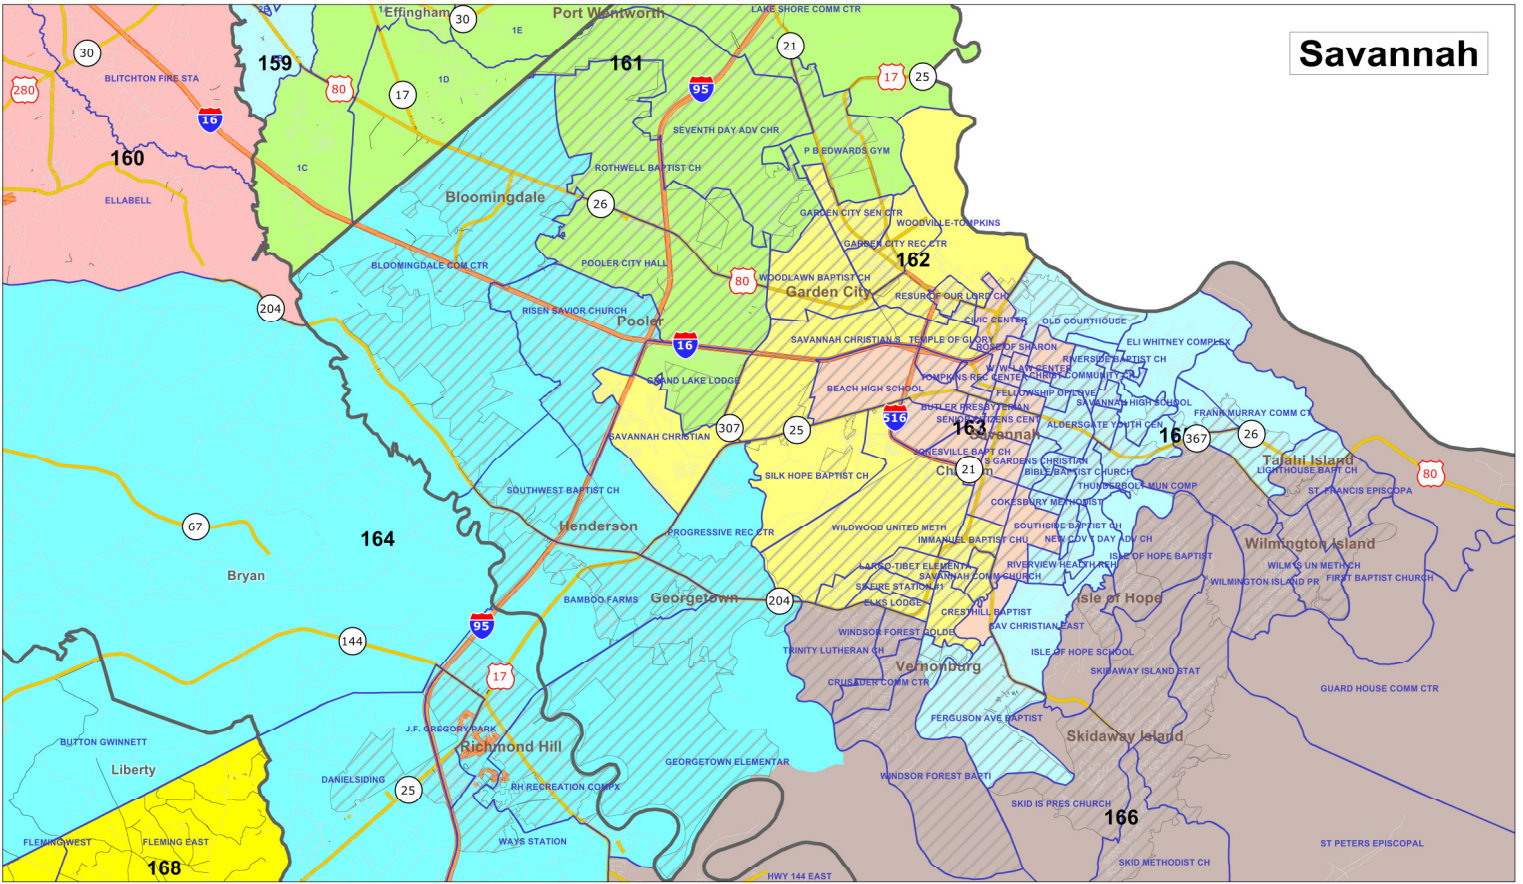

Georgia House Districts- 2012

Client: State
Plan: House12re
Type: House

Savannah