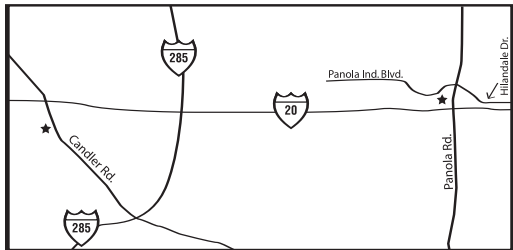

Dear Atlanta Postal Credit Union Member,

Two credit union service center locations are in your neighborhood! We can handle all your deposits, withdrawals & transfers. We can cash a check for you, post a loan payment to your credit union, and issue money orders and traveler's checks. Faxing & notary services are available too.

Just Look for the SWIRL!

The Gallery @ South DeKalb
(near the post office)
2801 Candler Road
Decatur, GA 30034
(404) 381-0037

Left off Panola Road to:
5381 Panola Industrial Blvd.
Decatur, GA 30035
(770) 593-4015

Bring this postcard to your credit union service center and receive a free gift! *

Check www.cuservicecenters.com for hours of operation.

*One gift per member, while supplies last.

6705 Sugarloaf Pkwy., Ste. 200
Duluth, GA 30097

Prsrt Std
US Postage
PAID
Permit 3259
Atlanta GA