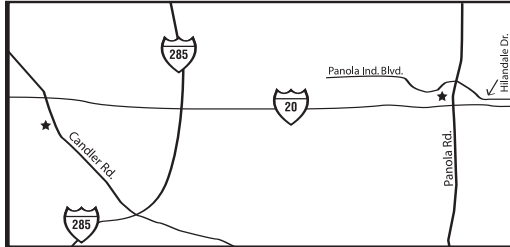

Dear Neighbor,

Being a credit union member is more convenient than you think! Two credit union service centers are in your neighborhood. We can handle all your deposits, withdrawals & transfers. We can cash a check for you, post a loan payment to your credit union, and issue money orders and traveler's checks. Faxing & notary services are available too.

Not a member yet? Bring this postcard to one of these locations and you'll receive a free gift* while we find a credit union for you, or log on to www.howtojoinacu.org! It's easy!

Just Look for the SWIRL!

The Gallery @ South DeKalb
(near the post office)
2801 Candler Road
Decatur, GA 30034
(404) 381-0037

Left off Panola Road to:
5381 Panola Industrial Blvd.
Decatur, GA 30035
(770) 593-4015

Check www.cuservicecenters.com for hours of operation.

These are just some of the credit unions that serve your neighbors:

Delta Employees
Credit Union
Delta

6705 Sugarloaf Pkwy., Ste. 200
Duluth, GA 30097

Prsrt Std
US Postage
PAID
Permit 3259
Atlanta GA

*One gift per person, while supplies last.